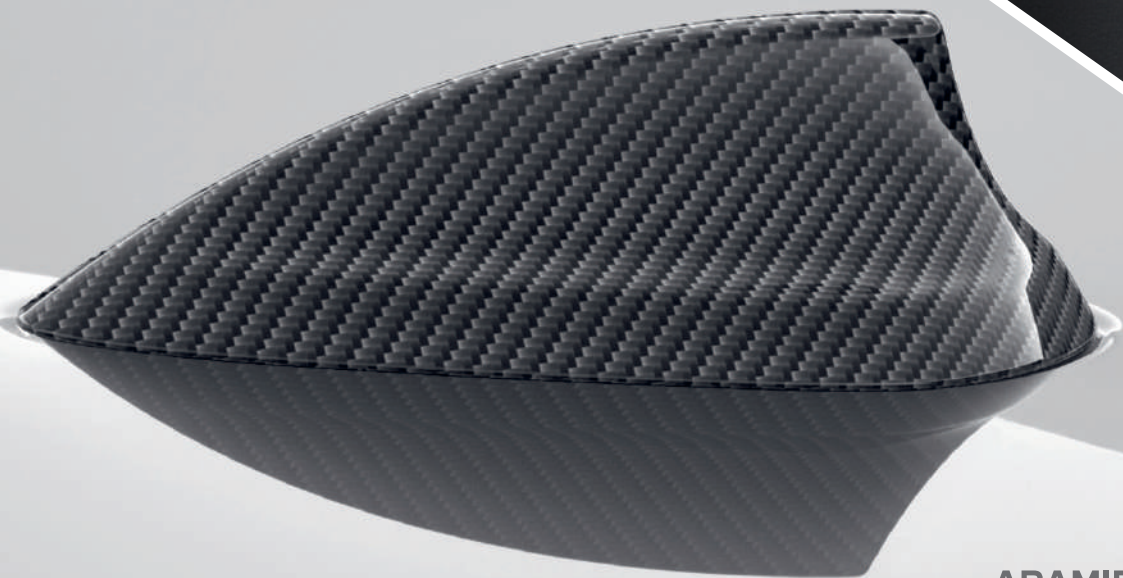

KEY FOB IN CRYSTAL CLARITY

Elevate your drive with the premium Key Fob in Crystal Clarity, offering unmatched aesthetics and unparalleled sophistication.

KEY FOB IN LEATHER

Secure your key to Sheer Driving Pleasure with the premium leather key fob in black with a stylish metal clasp.

FLOATING HUB CAP

Premium quality floating hub caps add a striking focal point to your wheels, even in motion.

LED DOOR PROJECTOR

Delivering extended flexibility, the holder's 360° rotation and adjustable angle makes it the perfect partner for travel.

M PERFORMANCE KEY FOB

Seamlessly elegant, technically sophisticated, a subtle expression of the driver's affinity with motorsports.

ARAMIDE AERIAL COVER IN CARBON FIBRE

Lightweight yet robust, it elevates the premium and dynamic look of your BMW, enhancing aerodynamics for improved performance.